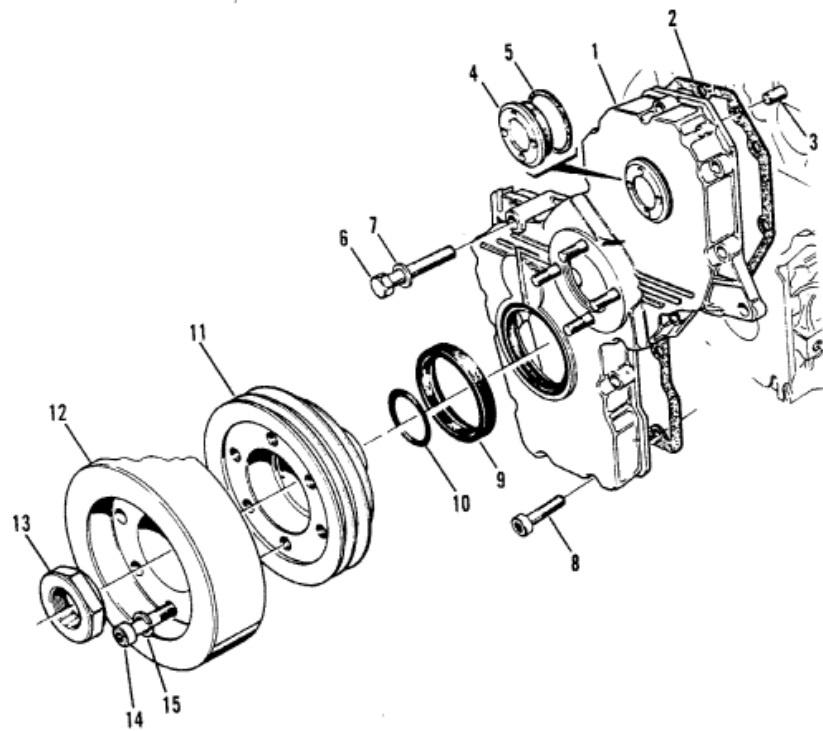

# FRONT COVER

## Parts List

Ref	Class	Part	Description	Qty	Comment	Footnote
1		816786	COVER	1		
2	27	801331616	GASKET	1		1
3	17	801331212	PIN	2		
4		811420	COVER	1		
5	12	811424	WASHER	1		1
6	10	809913689	SCREW	1		
7	12	809931067	WASHER	1		
8	10	811422	SCREW	13		
9	26	811425	SEAL	1		
10	25	801331706	O-RING	1		1
11		811419	PULLEY	1		
12		816556	VIBRATION DAMPER	1		
13	11	811421	NUT	1		
14	10	811423	SCREW	6		
15	13	809933251	LOCKWASHER	6		
16	27	811490	GASKET SET			